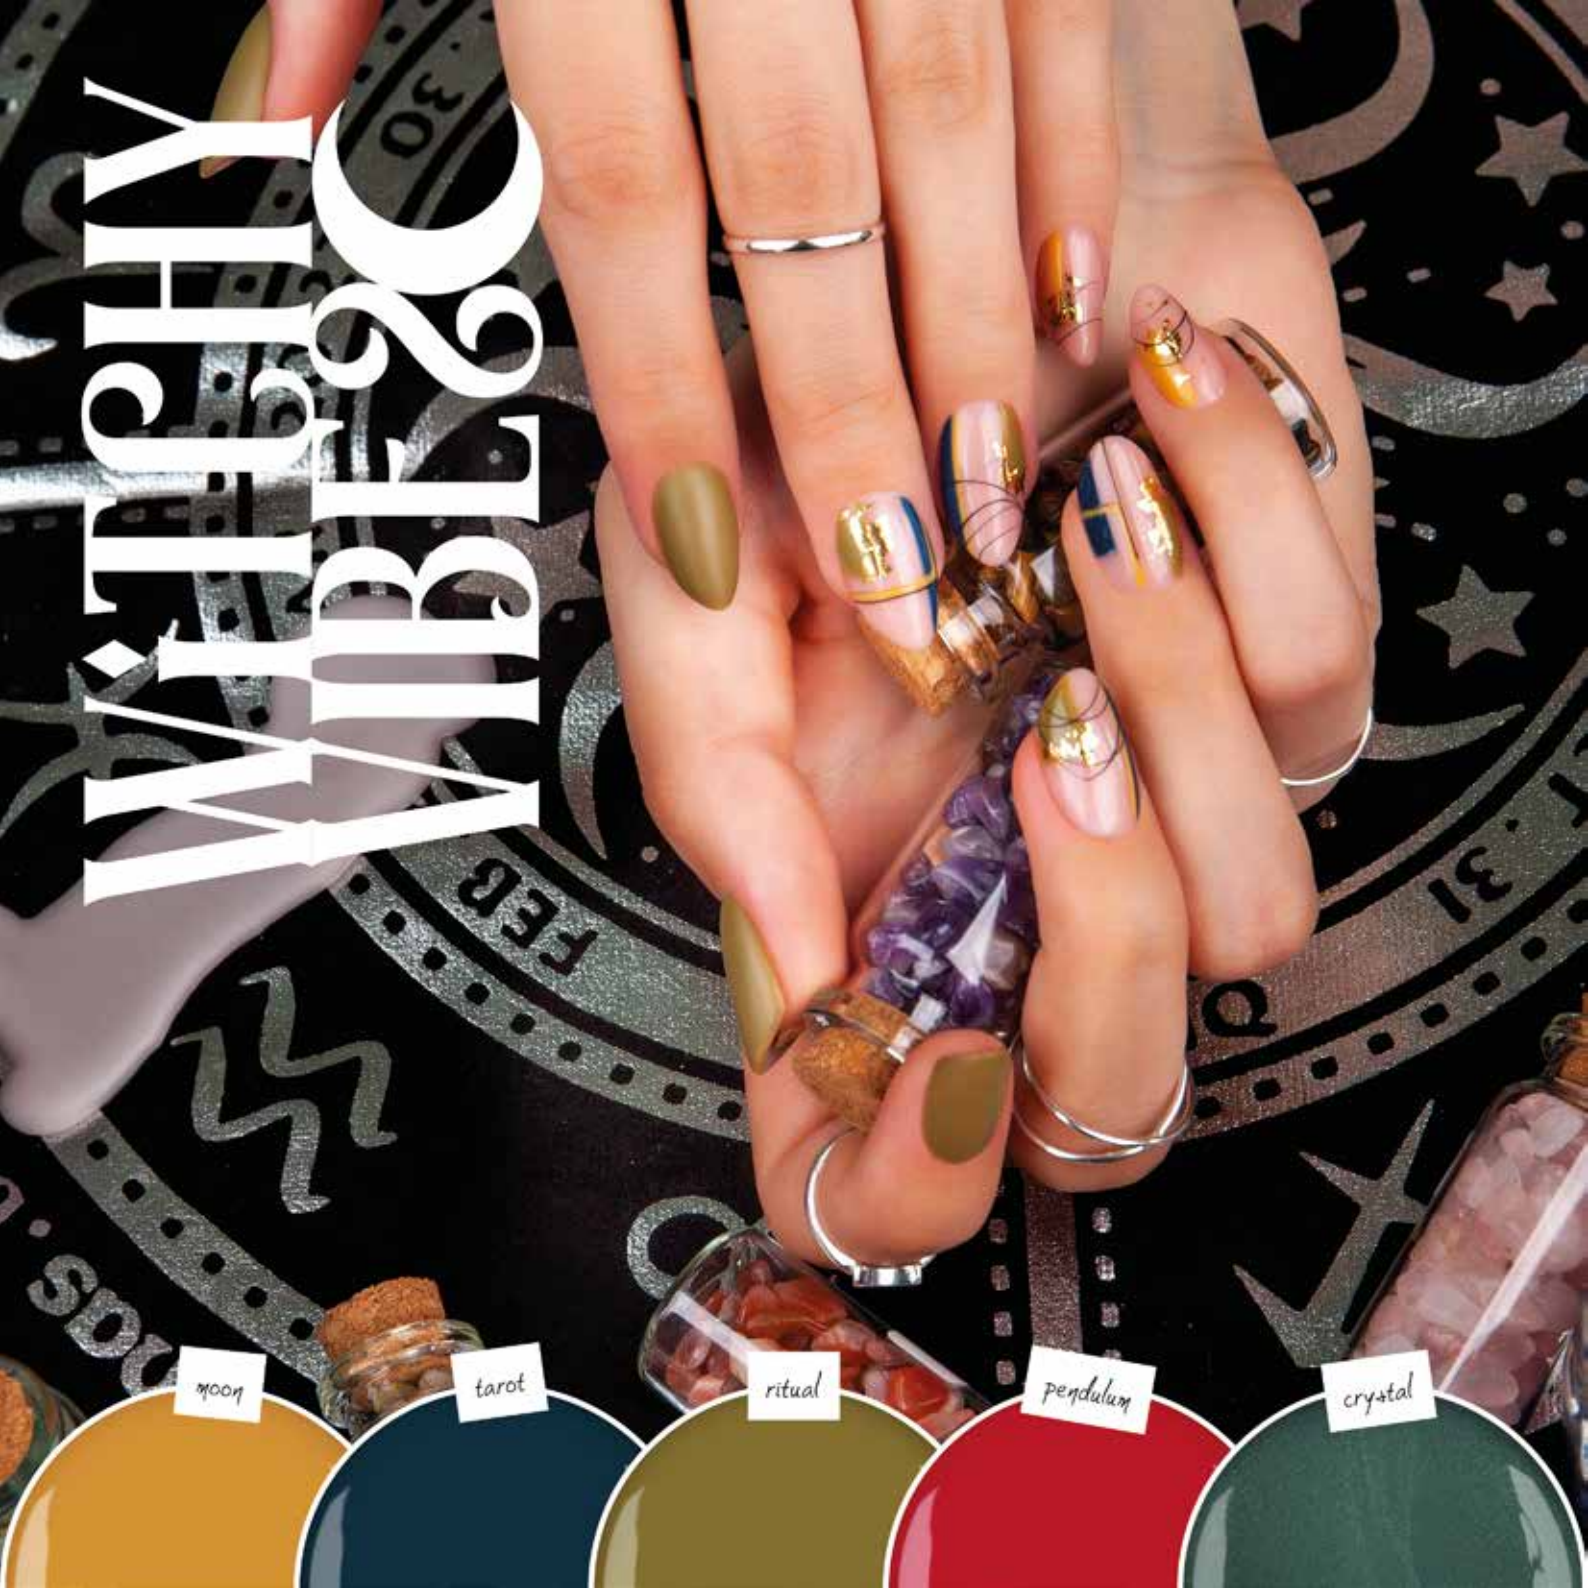

Stand 10 | 2022

Color Magazine

Palette by
Catherine[®]

WITCHY VIBES

moon

tarot

ritual

pendulum